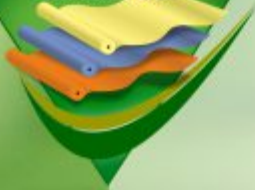

Genesis

IMPORTED LUXURY FABRICS

Imported Luxury Fabrics

Rich fibres woven together to create attractive; plush; long lasting fabrics that are breathable, cool in summer and warmer in winter.

NEVER TURN

Never Turn Technology

The latest design and technology allows you to no longer have to "flip" your heavy mattress but to only rotate your mattress once a month.

WITH WOOL

Wool Fibre

Wool assists in regulating body temperature, keeping you warm in winter and cool in summer.