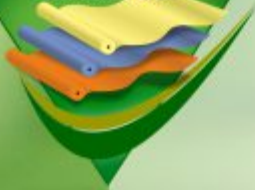

Majestic

IMPORTED LUXURY FABRICS

Imported Luxury Fabrics

Rich fibres woven together to create attractive; plush; long lasting fabrics that are breathable, cool in summer and warmer in winter.

NEVER TURN

Never Turn Technology

The latest design and technology allows you to no longer have to "flip" your heavy mattress but to only rotate your mattress once a month.

WITH WOOL

Wool Fibre

Wool assists in regulating body temperature, keeping you warm in winter and cool in summer.